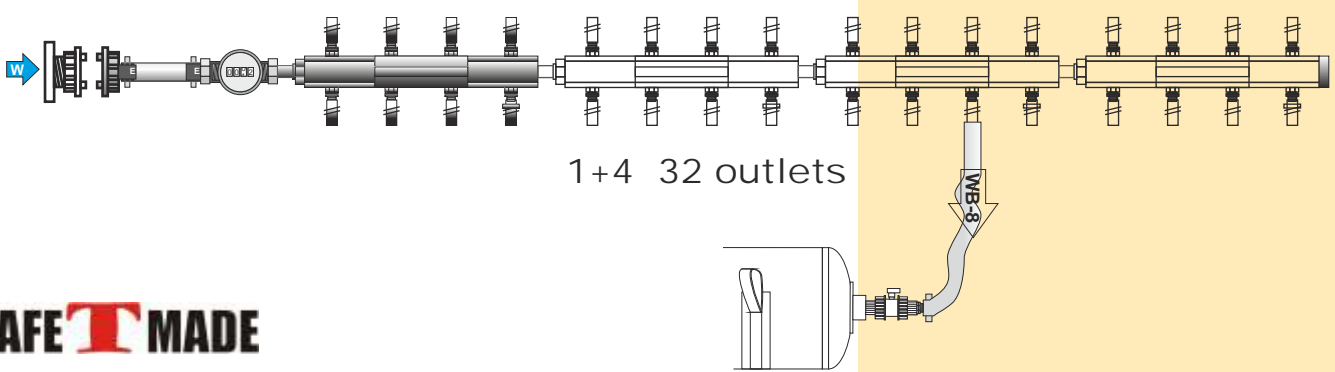

Brass body with electrostatic paint.
 Pressure relief valve activating at 1 bar.
 Plastic spherical valve
 Anti-corrosive
 Chrome main valve
 Ergonomic handle
 1 pcs water meter 7 t/h
 8 pcs 8 mt hoses
 1 mt 1" spherical hose
 German type 2" flange

Quick connection input
 Can be vacuumed for discharging
 Can be expanded with extensions
 4 inlets can be added to the main body
 2 main bodies with 8 quick connection inlets can be added together
 Easy to use and carry