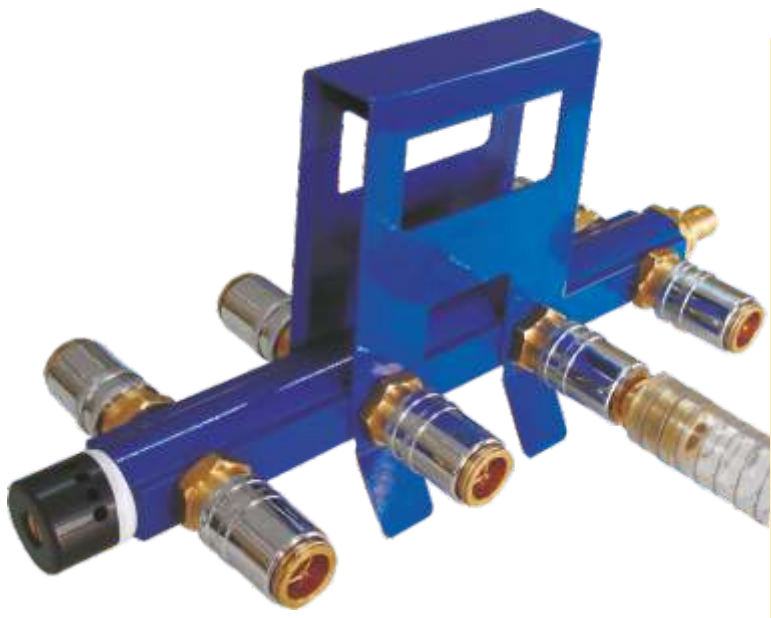

Brass body with electrostatic paint.
 Pressure relief valve activating at 1 bar.
 Plastic spherical valve
 Anti-corrosive
 Chrome main valve
 Ergonomic handle
 1 pcs water meter 7 t/h
 8 pcs 8 mt hoses
 1 mt 1" spherical hose
 German type 2" flange

Quick connection input
 Can be vacuumed for discharging
 Can be expanded with extensions
 4 inlets can be added to the main body
 2 main bodies with 8 quick connection inlets can be added together
 Easy to use and carry