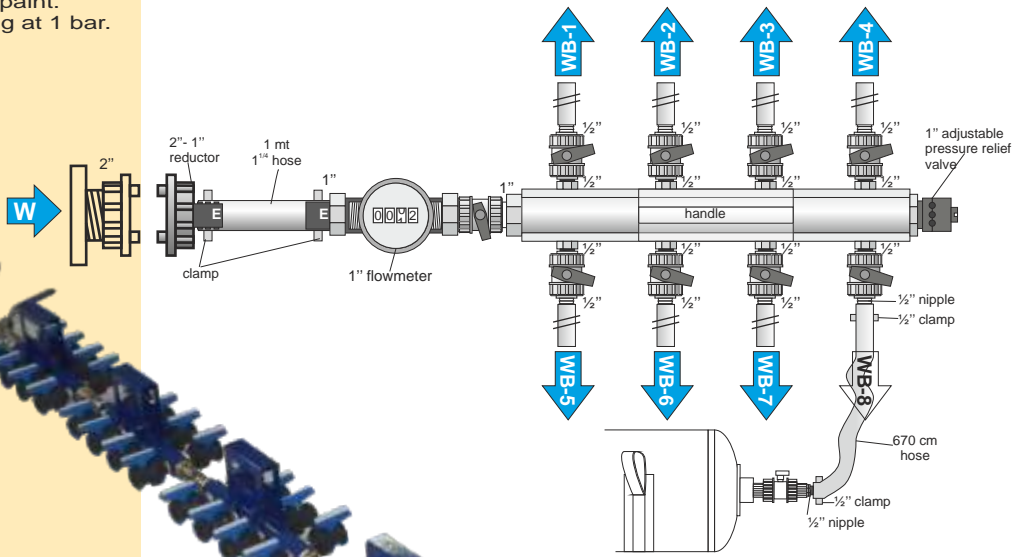

Brass body with electrostatic paint.
 Pressure relief valve activating at 1 bar.
 Plastic spherical valve
 Anti-corrosive
 Chrome main valve
 Ergonomic handle
 1 pcs water meter 7 t/h
 8 pcs 8 mt hoses
 1 mt 1" spherical hose
 German type 2" flange

Quick connection input
 Can be vacuumed for discharging
 Can be expanded with extensions
 4 inlets can be added to the main body
 2 main bodies with 8 quick connection inlets can be added together
 Easy to use and carry