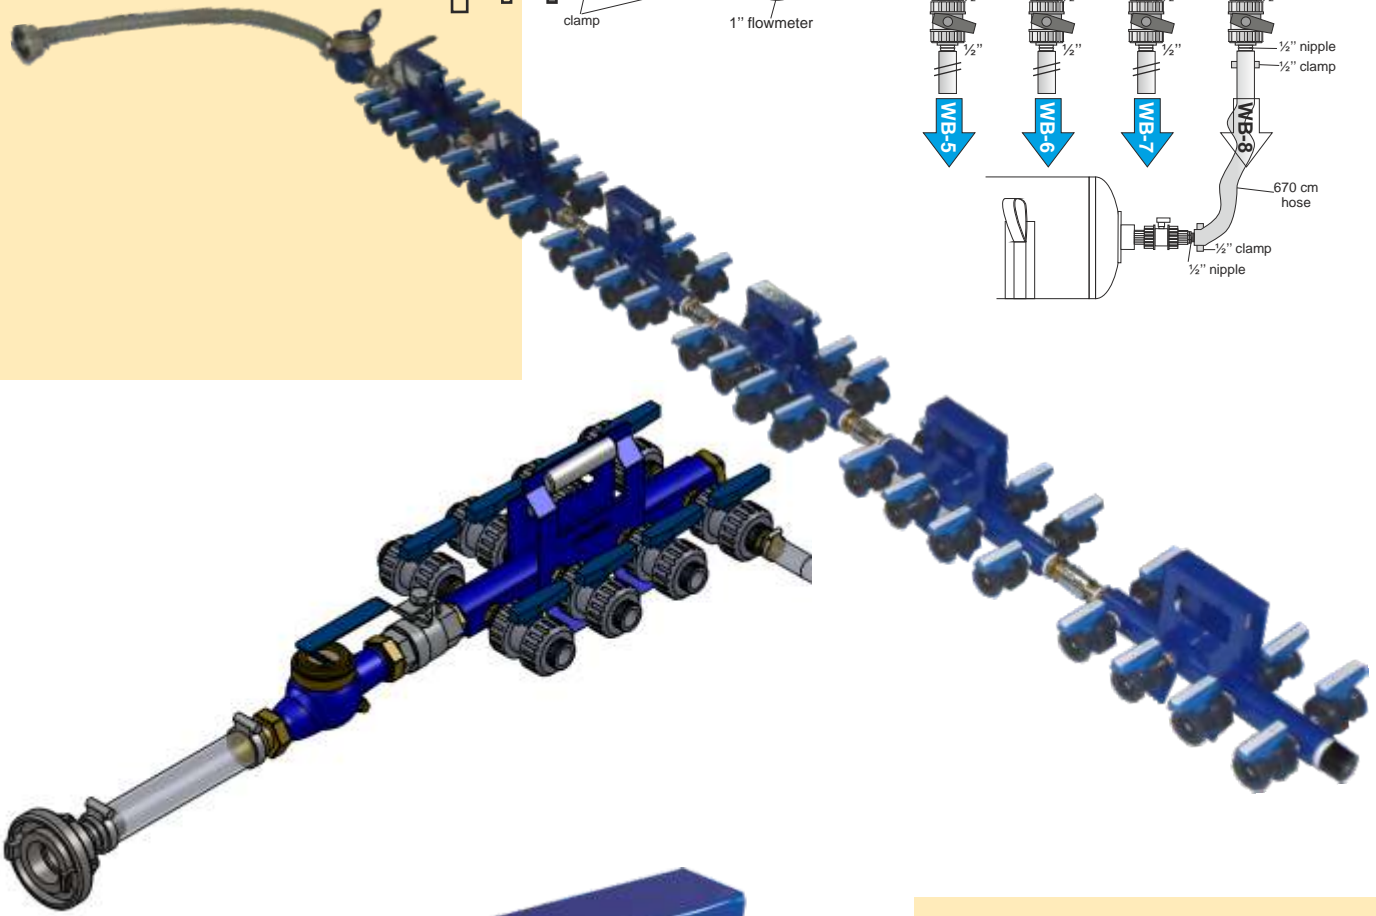

Brass body with electrostatic paint.
 Pressure relief valve activating at 1 bar.
 Plastic spherical valve
 Anti-corrosive
 Chrome main valve
 Ergonomic handle
 1 pcs water meter 7 t/h
 8 pcs 8 mt hoses
 1 mt 1" spherical hose
 German type 2" flange

Quick connection input
 Can be vacuumed for discharging
 Can be expanded with extensions
 4 inlets can be added to the main body
 2 main bodies with 8 quick connection inlets can be added together
 Easy to use and carry